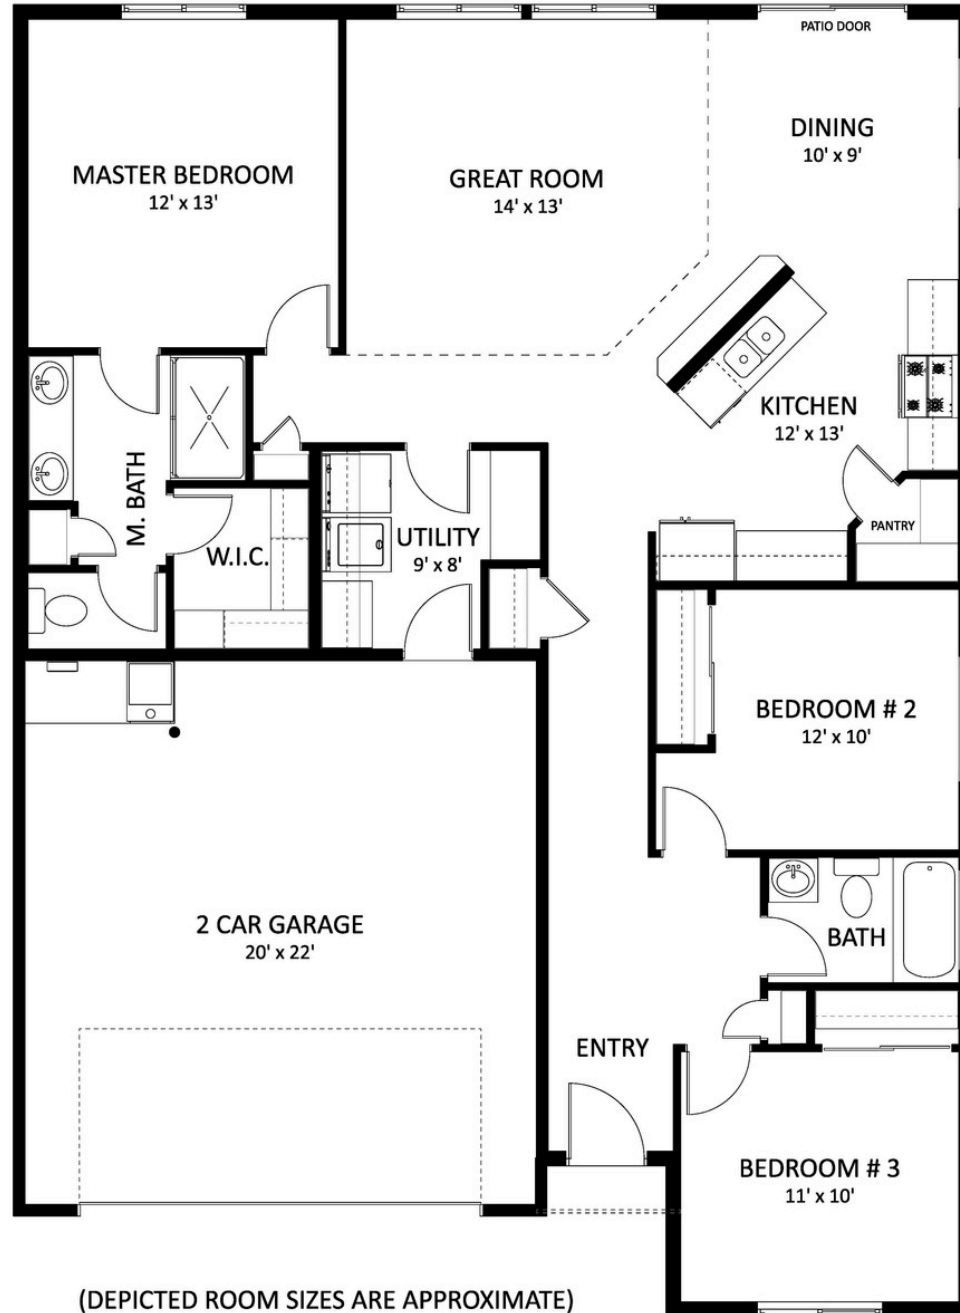

TETON

1405 SQ FT.

3 BDRM - 2 BATH

(DEPICTED ROOM SIZES ARE APPROXIMATE)