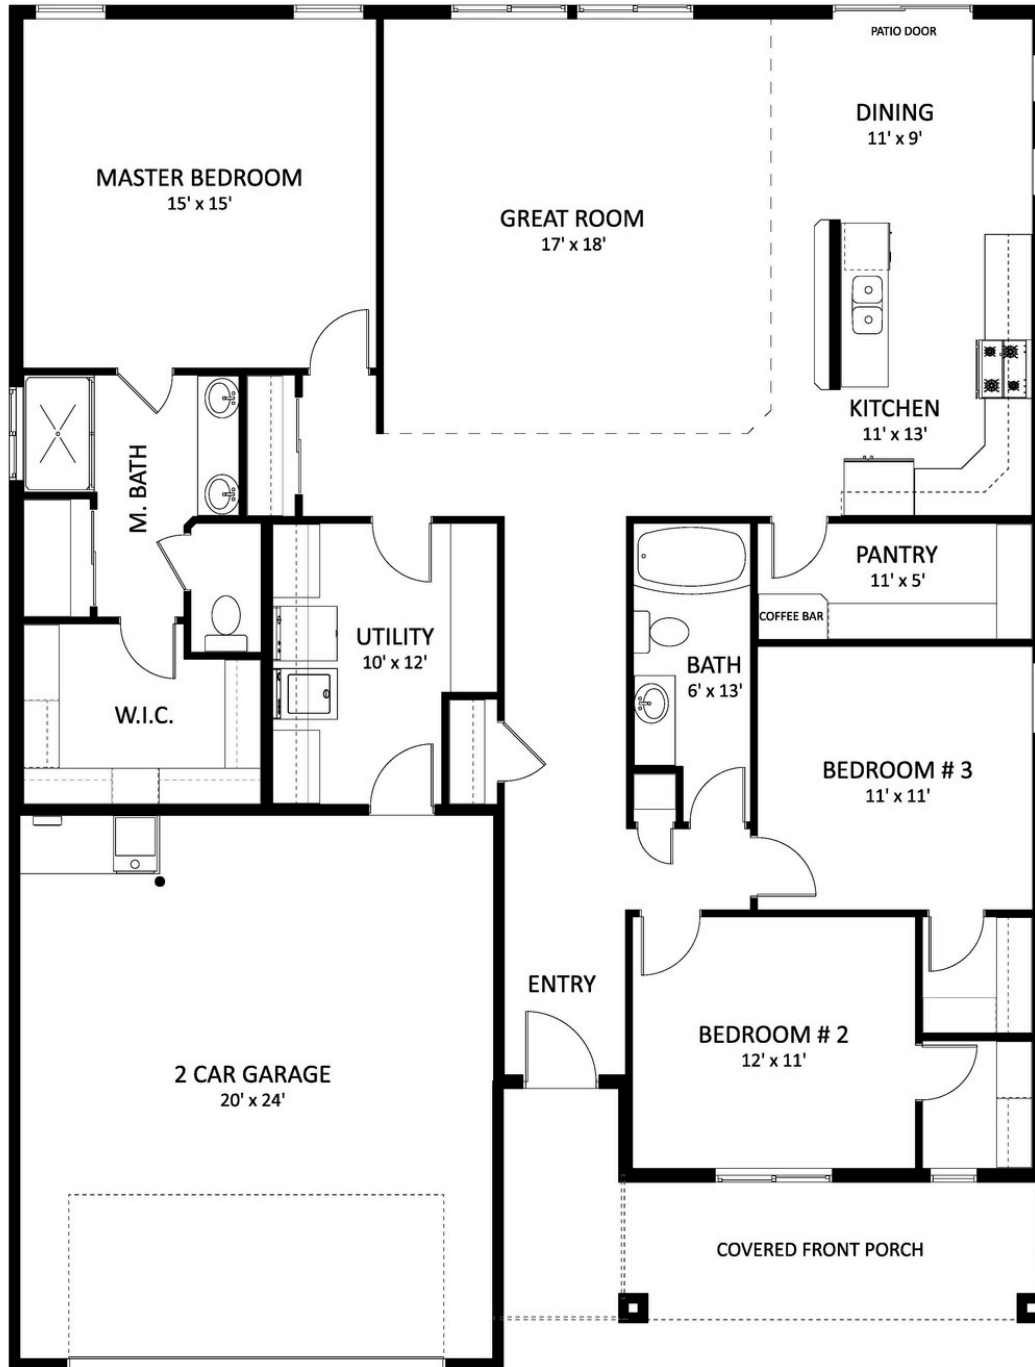

# LEWISTON

1859 SQ FT.

3 BDRM - 2 BATH

(DEPICTED ROOM SIZES ARE APPROXIMATE)

208-452-5555