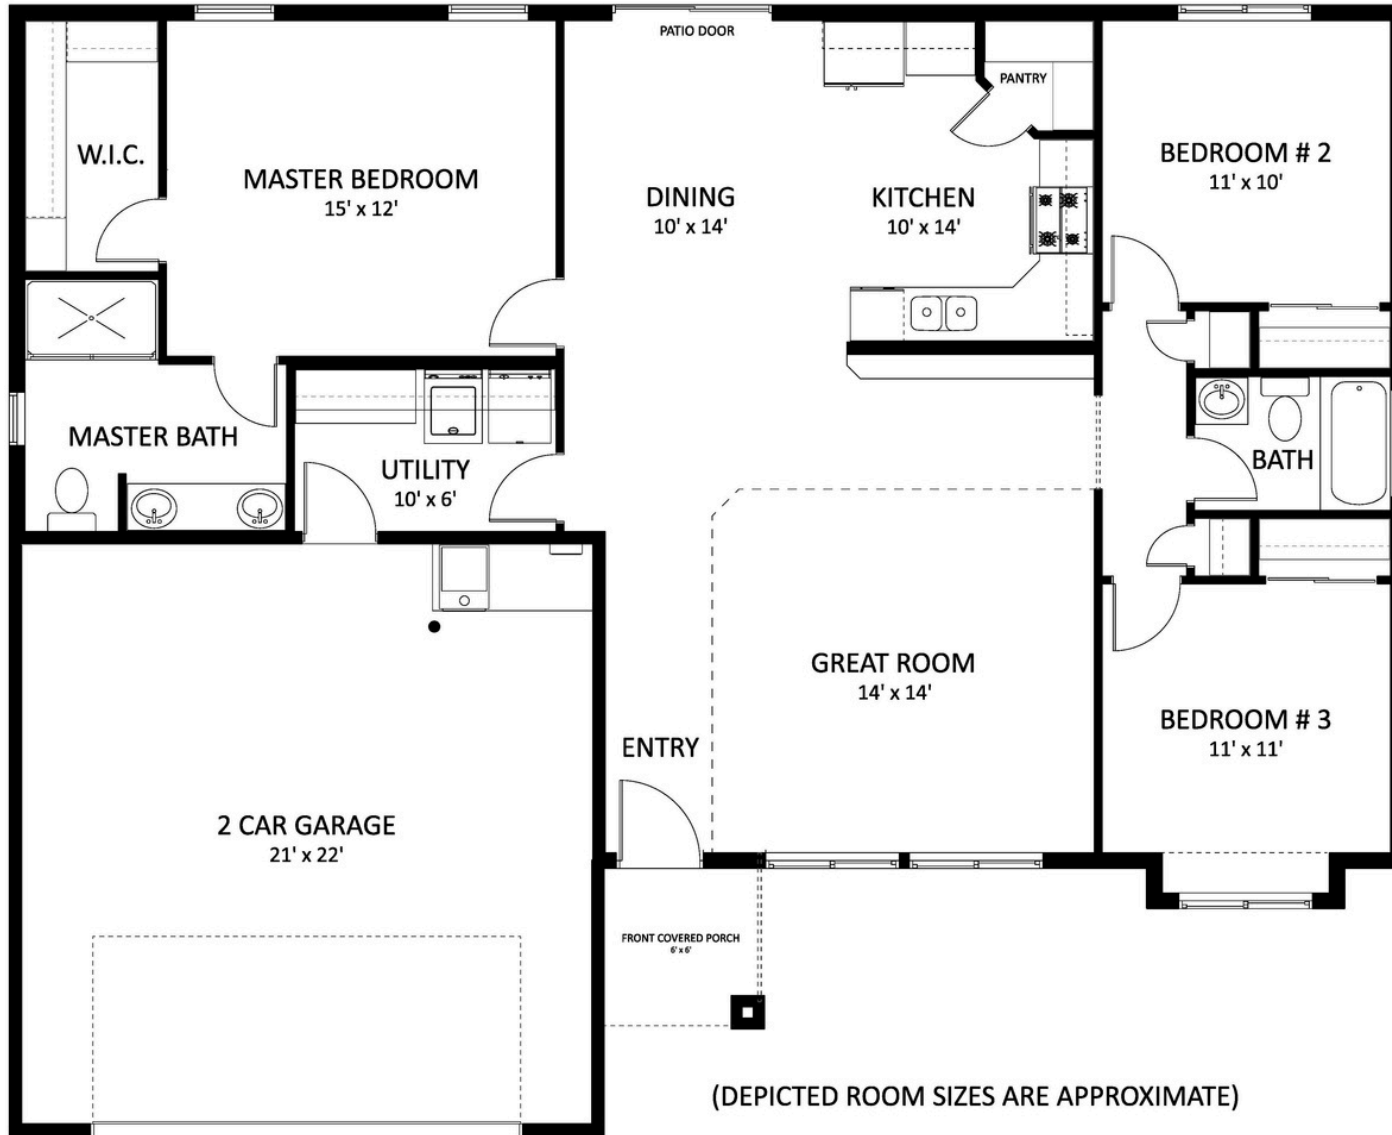

CHAMBERLAIN

1404 SQ FT.

3 BDRM - 2 BATH

(DEPICTED ROOM SIZES ARE APPROXIMATE)

208-452-5555