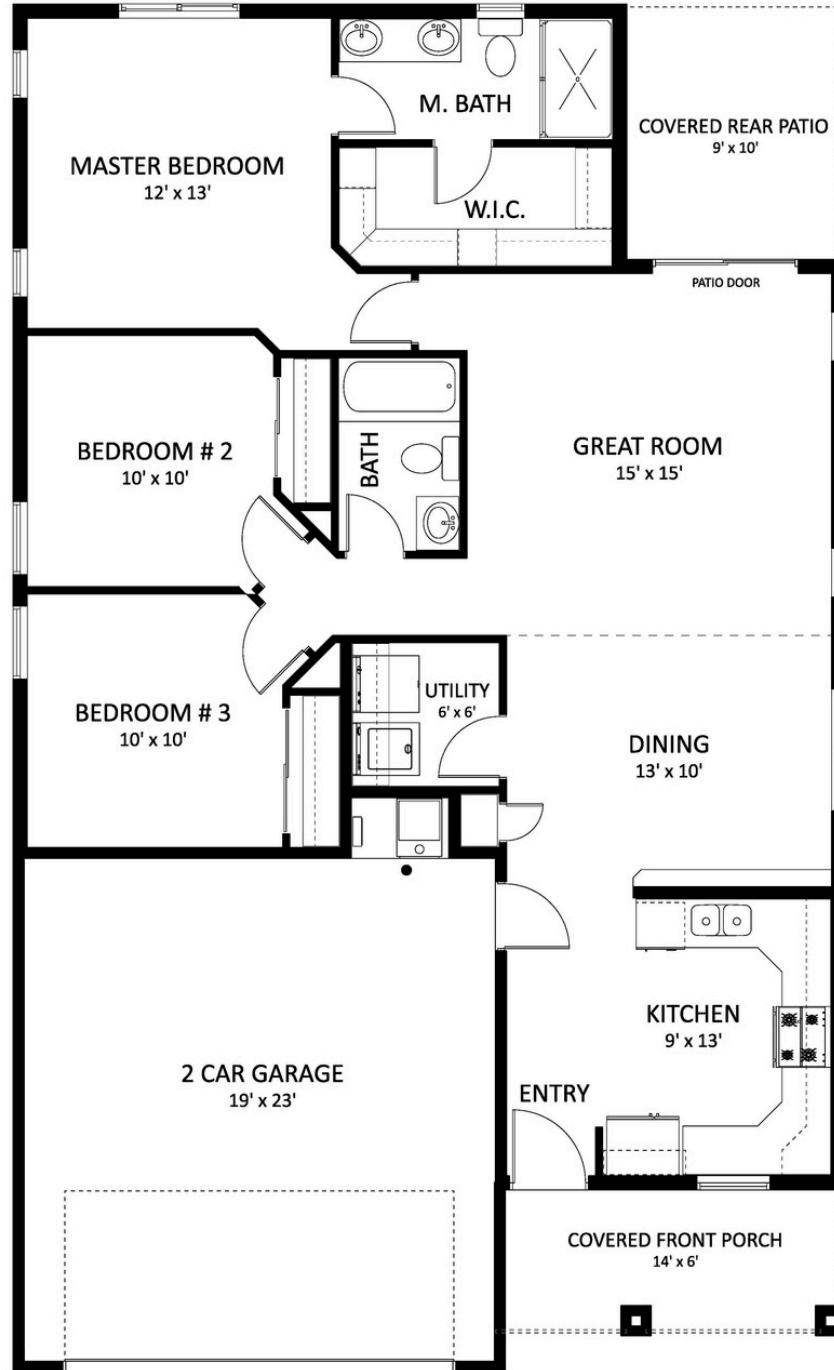

ASHTON
1270 SQ FT.
3 BDRM - 2 BATH

(DEPICTED ROOM SIZES ARE APPROXIMATE)

208-452-5555